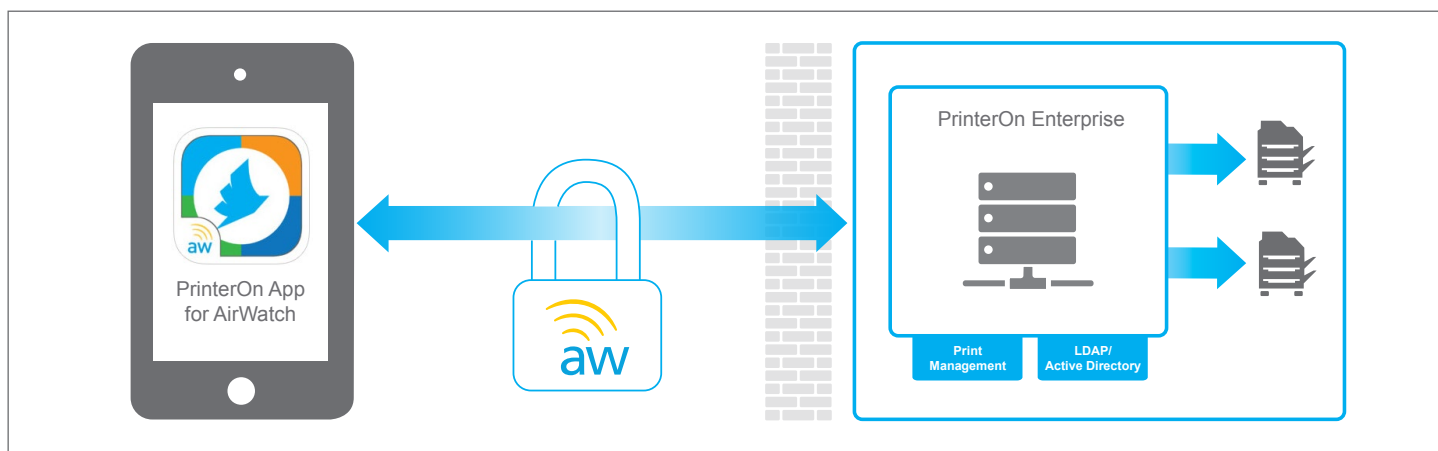

finely control which printers users can access through AirWatch configuration push. With PrinterOn Native iOS Printing for AirWatch, users get the native iOS printing experience they are looking for and administrators get the control they need.

- Enable native iOS printing functionality to any printer—even printers on other networks
- iOS users simply use the native iOS print button
- No separate mobile app required
- Zero user config—deploy PrinterOn native iOS printing configurations via AirWatch
- All the features, security, and scalability of PrinterOn tied into the iOS print button
- Print from iPhones or iPads to any PrinterOn printer regardless of network or location

The PrinterOn Integration with AirWatch

The PrinterOn for AirWatch Mobile Printing App

The PrinterOn for AirWatch App is designed for the Enterprise or SMB that wants to use PrinterOn solutions alongside their AirWatch Device and Application Management features. The PrinterOn for AirWatch app lets users search for and print to all PrinterOn Enterprise enabled printers in your organization. Users of the app can also access PrinterOn public print locations such as hotels, airport lounges and libraries.

- Certified for use with AirWatch
- Automatically discover available PrinterOn Enterprise printers and associated services regardless of network or location
- Find the nearest print location using GPS, search by keyword, or scan printer QR code
- Print Microsoft Word, Excel, PowerPoint and PDF files as well as photos and web pages
- Print from the AirWatch Secure Content Locker
- LDAP/AD user authentication
- Release codes for secure document release
- Access over 10,000 public print locations worldwide

www.printeron.com/enterprise